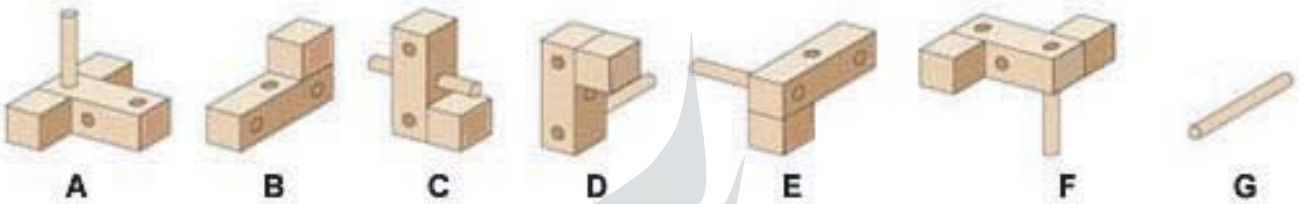

SIAMMANDALAY

GAMES & PUZZLES
SOLUTIONS

Ancient Key

Components

Final

SiamMandalay Company Ltd.
25/1 Moo 2 T.Pabong, A.Sarapee, Chiang Mai,
Thailand 50140

Tel: +66 (0) 5326 3350 Fax: +66 (0) 5324 9854
www.siammandalay.com
info@siammandalay.com